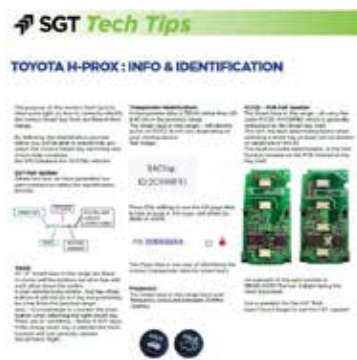

GENERAL Updates

- Added - ID 63-80 cloneable options
- Deleted All Old NB Series Pathways (replaced by NB-UNI)
- Added XH-Super chip Compatibility in all Portals
- Added Specific >>>SGT Techtips to all relevant Vehicles as a downloadable PDF