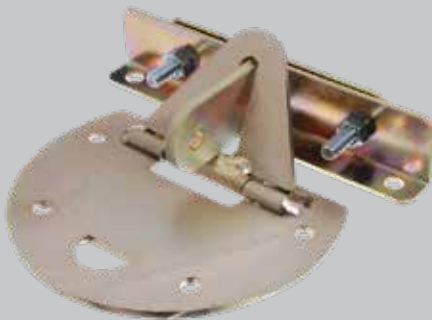

*Steel

- Internal use
- For Flat Concrete
- Anti Ram-raid
- Lays flat when unlocked
- 304 grade steel hinge pin

Art ID.	Material *	Price ex. GST
XL1A	Steel	CFP
XL1A-SS	Stainless Steel	CFP

*Stainless-Steel

INTERNAL SEMI-CIRCULAR PLATE - GARAGE LOCK

*Steel

- Internal use
- For Rebated Concrete
- Anti Ram-raid
- Lays flat when unlocked
- 304 grade steel hinge pin

Art ID.	Material *	Price ex. GST
XL2A	Steel	CFP
XL2A-SS	Stainless Steel	CFP

*Stainless-Steel

EXTERNAL SEMI-CIRCULAR PLATE - GARAGE LOCK

*Steel

- External use
- Anti Ram-raid
- Lays flat when unlocked
- 304 grade steel hinge pin

Art ID.	Material *	Price ex. GST
XL2A-EXT	Steel	CFP
XL2A-EXT-SS	Stainless Steel	CFP