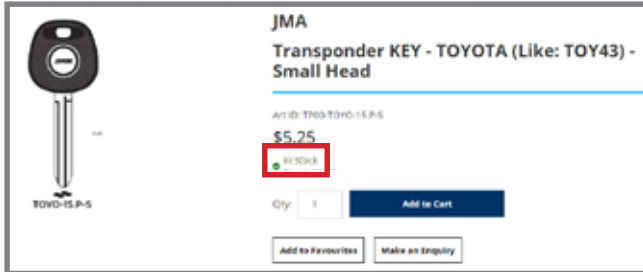

OPTIMISED FOR MOBILE DEVICES

- Formatted to suit Desktops, Tablets or Smart Phones

.... Check SGLOCKS in the Shop or on the Go!

NEW FEATURES

LIVE STOCK INFO

-  **In Stock** Icon

...we have stock ready to ship