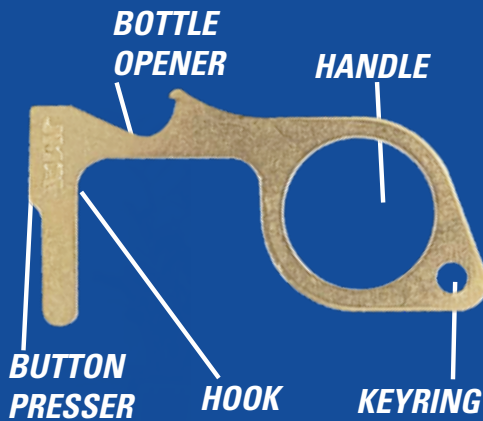

Art. No LP-TE2-AG \$129.00

ORIGINAL LISHI BENCH MOUNT TRAINING VICE

Improve your LISHI skills

COMPATIBLE WITH ALL LOCK CATEGORIES

Check

sglocks.com.au

For Pricing!

*Keychain accessory to open doors
and use shared surfaces*

NEW

**HYGIENIC DEVICE VALID FOR USE
ON DOORS, ELEVATORS, ATM'S etc.**

**MADE FROM SOLID BRASS
A NATURAL ANTIMICROBIAL MATERIAL**

Zero Contact is a new accessory, designed by JMA, which protects the health of its users, by avoiding contact with shared surfaces when opening a door, pressing the button of a lift, using ATM keys, pressing switches, etc. i.e. places that may not be properly sanitized.