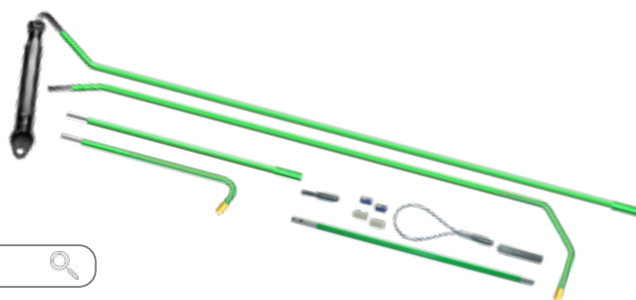

- Designed for first response
- Emergency ready
- Most popular accessories
- Gets into most vehicles

Check

sglocks.com.au

For Pricing!

ONE HAND JACK SET

The One Hand Jack Set is Access Tools' - most popular selling products. it is designed to include the essentials needed to get into most vehicles quickly and effectively.

- Top selling kit
- Designed for all vehicles
- Store-N-Go handle
- Scratch resistant coating

Check

sglocks.com.au

For Pricing!

SNAP N' LOCK COMPLETE KIT

The new patented Snap-N-Lock multi piece long reach tool take long reach tool technology to a whole new level. This is the only tool on the market with interchangeable tips that snap and lock into place.

- Patented snap-lock tech.
- Interchangeable tips
- Breaks down for easy storage
- Scratch-proof coating
- Complete with accessories

Check

sglocks.com.au

For Pricing!

SUPER PRO COMPLETE KIT

The Super Pro Complete Set is the most complete lockout set from Access Tools. Using the included Car Opening Manual, all basic car opening procedures are outlined in detail to make lockouts quick and easy.