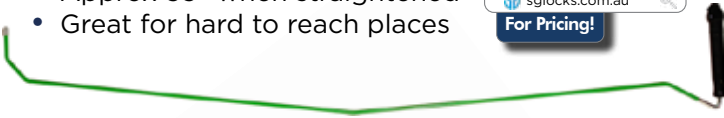

- Can be bent, twisted, & shaped
- Approx 55" when straightened
- Great for hard to reach places

Check sglocks.com.au For Pricing!

REMOTE CONTROL BUTTON MASTER

- Flexible coated long reach tool
- Retractable loop with grip cover
- Grabs vertical door buttons