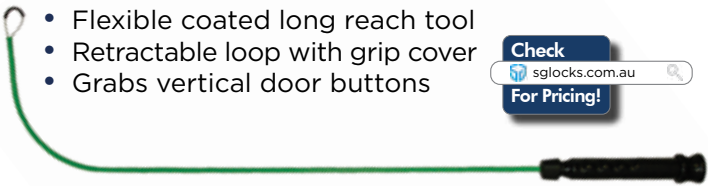

- Can be bent, twisted, & shaped
- Approx 55" when straightened
- Great for hard to reach places

Check sglocks.com.au For Pricing!

REMOTE CONTROL BUTTON MASTER

- Flexible coated long reach tool
- Retractable loop with grip cover
- Grabs vertical door buttons

Check sglocks.com.au For Pricing!

REMOTE CONTROL MEGA MASTER

- Flexible coated long reach tool
- XL retractable loop with grip cover
- Grabs door handles, keys & knobs

Check sglocks.com.au For Pricing!

SHIELDED QUICK MAX

- Can be bent, twisted, & shaped
- Approx 52" when straightened
- Store-N-Go handle - extra tips

Check sglocks.com.au For Pricing!

SNAP N' LOCK

- Patented snap-lock tech.
- Interchangeable tips
- Breaks down for easy storage