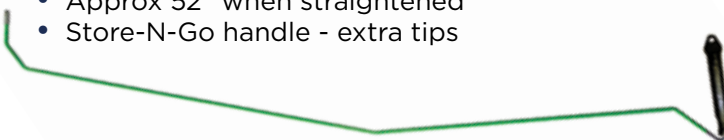

Check sglocks.com.au For Pricing!

REMOTE CONTROL MEGA MASTER

- Flexible coated long reach tool
- XL retractable loop with grip cover
- Grabs door handles, keys & knobs

Check sglocks.com.au For Pricing!

SHIELDED QUICK MAX

- Can be bent, twisted, & shaped
- Approx 52" when straightened
- Store-N-Go handle - extra tips

Check sglocks.com.au For Pricing!

SNAP N' LOCK

- Patented snap-lock tech.
- Interchangeable tips
- Breaks down for easy storage