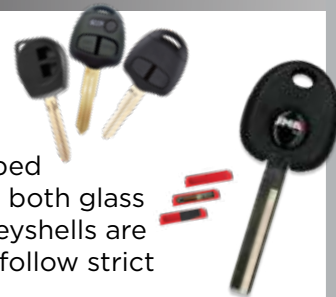

CLONING & REMOTE GENERATION

KEYDIY

- Page 17

KEYDIY are the leaders in automotive remote generation.

With the launch of KDX2 they have become a serious player in the transponder generation & cloning market.

We recommend the KDX2 for remote generation and key cloning. KEYDIY also have the biggest remote style selection.

Xhorse

- Pages 18-19

XHORSE is a fast growing auto technology company specialising in developing high quality cost-effective programming equipment. We recommend the KEY TOOL MAX (Art. KTM) for advanced transponder generation / cloning & its market leading smart key generation selection.

This machine can also clone 8C & Toyota "H" effortlessly and also requires only 1x transponder to keep in stock (Art. XH-SUP)

TRANSPONDERS & AFTERMARKET AUTO KEYS

SGT

- Pages 8-10

>>>SGT is all about providing product solutions for the modern locksmith. Solutions that make getting the job done cheaper quicker & easier. >>>SGT is a market leader for their evergrowing aftermarket smart key range that resembles OEM & their easy identifiable aftermarket transponders .

AUTO 2021

JMA

JMA are leaders & more technically advanced in producing original shaped automotive TP keys to be used with both glass & wedge type transponders. JMA Keyshells are made from high quality materials & follow strict standards to replicate OEM quality.

DIAGNOSTIC MACHINERY

SGT XTOOL AUSTRALIA

- Page 16

The XTOOL-AUS has carved it's reputation by covering the majority of day-to-day vehicles and at a very affordable price has become the go-to-Machine for key programming in Australia.