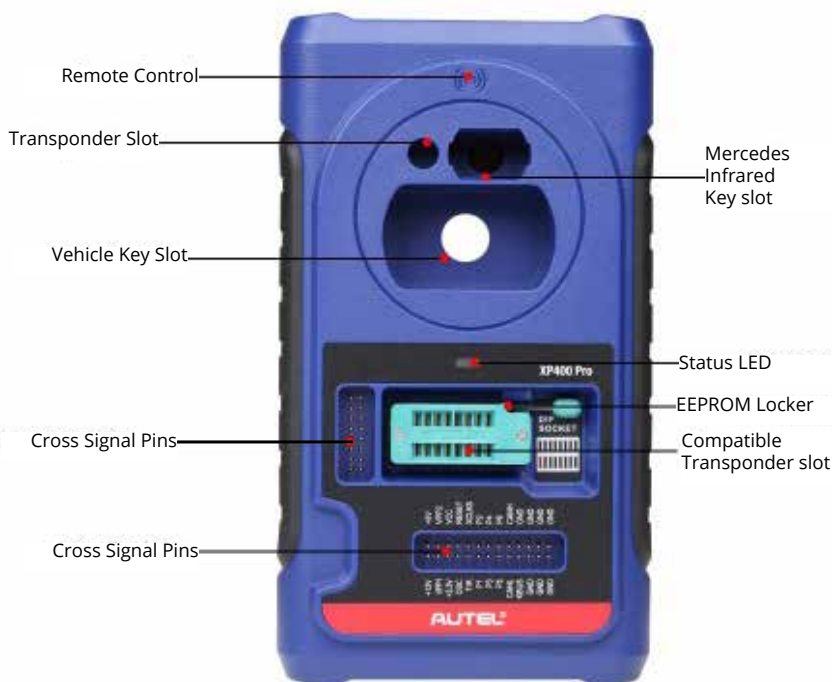

Check

sglocks.com.au

For Pricing!

XP400 PRO: DATA READ & CHIP PROGRAMMING FUNCTIONS

Read/Write Data

- Support 400+ EEPROM chip types
- Support 2000+ MCU chip types
- Support 40+ engine ECU chip types
- Support 200+ immobilizer ECU chip types

Key Unlock

- Support 11 key types (Volkswagen/Audi/BMW/Benz)

Chip writing/ Pre-program

Key Chip Read/Write, Key Frequency Detection, Key Generation, Infrared Key Read/Write