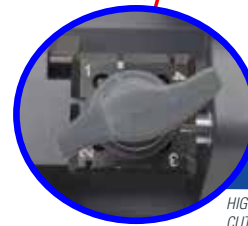

MICROMETRIC ADJUSTMENT

THIS CALIBRATION SYSTEM ALLOWS AN EXACT ADJUSTMENT OF THE TRACER AND GUARANTEES CUT PRECISION

NYLON ABRASIVE BRUSH

HELPS TO ACHIEVE THE PERFECT FINISH OF THE DUPLICATE KEY. IN ADDITION BEING MADE OF NYLON PREVENTS THE OPERATOR FROM SUFFERING ACCIDENTAL CUTS WHILE WORKING WITH THE MACHINE