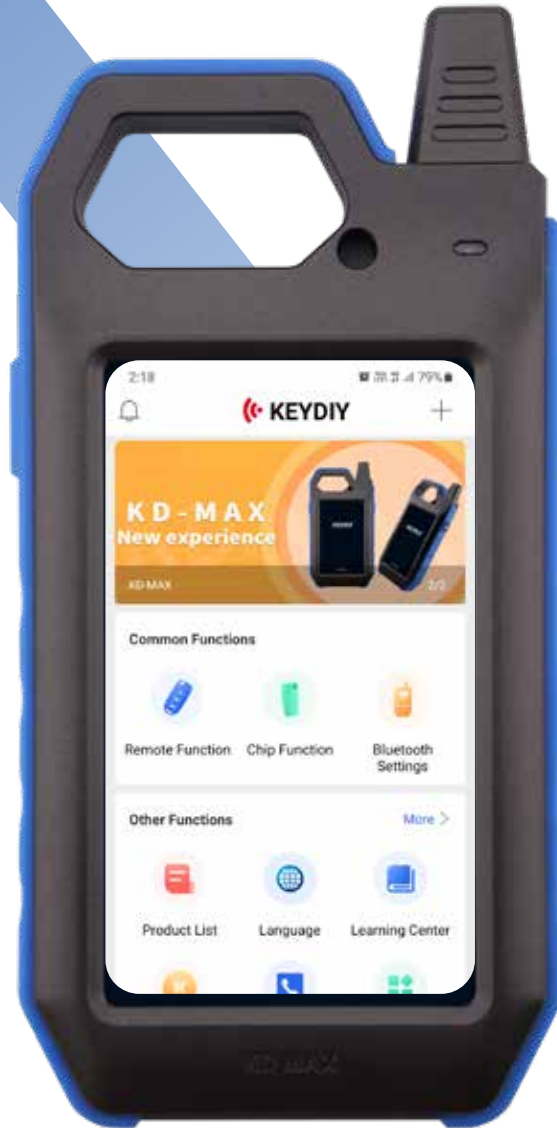

**REMOTE GENERATION,
FREQUENCY READER,
TRANSPONDER PRODUCTION & CLONING**

"The KEYDIY KD-MAX is the latest innovation for remote and transponder generation. Combining the portability and functionality of the KD-X2 with the convenience and versatility of the Mobile KD software database into one powerful device."

High Frequency Induction Area

- Special Remote Cloning Functionality
- Generates KEYDIY B, NB and ZB series remotes

Transponder Cloning

- Fixed Code - ID11, 12, 33 etc
- Texas Fixed - 4C
- Texas Crypto - 4D
- Texas Crypto - Toyota 'G'
- Texas Crypto DST - 70/83 (80 bit)
- Philips Crypto - ID46
- Megamos Crypto - ID48 (96 bit)
- Toyota 'H' Cloning

Chip generation

- Philips: ID40/44
- Texas - ID 4C
- Texas Crypto- 4D (ID60- 71)
- Texas Crypto - Toyota 'G'
- Texas Crypto DST -70/83 (80 bit)
- Fixed code - ID11, 12, 33 etc
- Philips Crypto - ID46
- Megamos Crypto-ID48 Pre-coding
- Toyota 'H' (8A) Generation