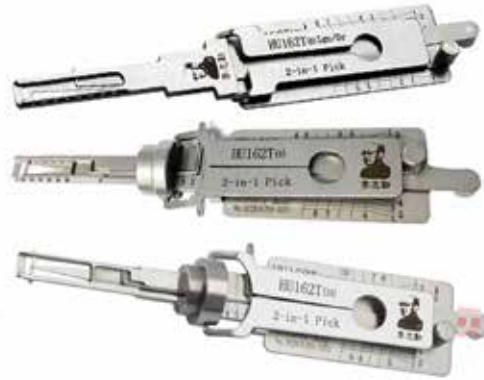

**NEW**

Art. **LP-KIT-VAG162**

Check

[sglocks.com.au](https://sglocks.com.au)

For Pricing!