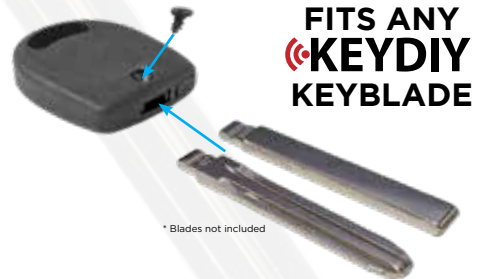

NEW AFTERMARKET "UN-ASSEMBLED" COMMODORE IGNITION LOCKS

PRODUCT DESCRIPTION:

Un-Assembled ignition lock kit Suits Various "Commodore" Series Vehicles including:

- VT Commodore
- VX Commodore
- VY Commodore
- VZ Commodore

Suits all variants like Calais, Statesman, Adventura etc. With HU43 Keyway.

Art. IGN-VT