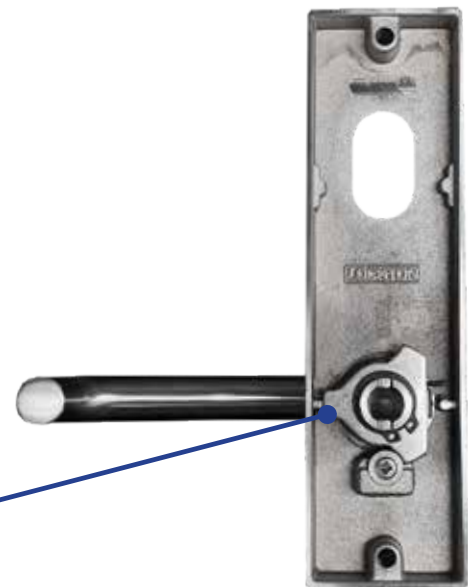

PRODUCT SPECIFICATIONS

Material: Solid Brass

Art ID: 30LEVER-SCP

'Easily Change your standard 25 Lever handle to a 30 or 32 Lever to match your customers existing furniture'

'Simply remove the Circlip & Handing Plate to swap the handle'

Replacement LEVER (32 SERIES) -Suits LOCKTON Wide Plate Furniture

PRODUCT DESCRIPTION

Art. 32LEVER-SCP 30 Series Lever Only - is a replacement lever for the LOCKTON range or Square & Round End furniture that suit our 60mm Mortice lock (ML60) This allows you to match existing lever designs without the need to stock the entire range of mortice furniture with different handle types. This will minimize your stock holdings and save you money. Simply replace the existing "25" Lever with the "32" Series Lever.