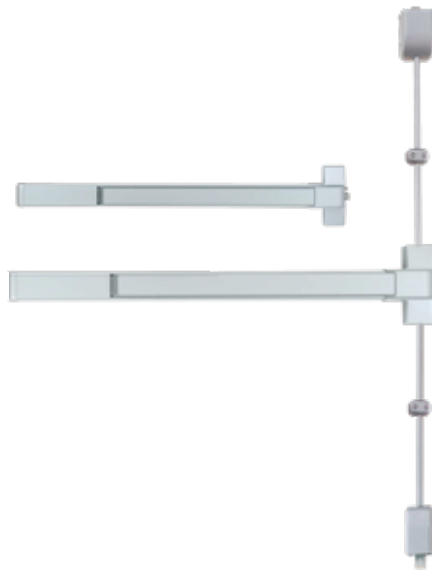

PANIC BARS

- Standard
- Wide
- Spares & Accessories