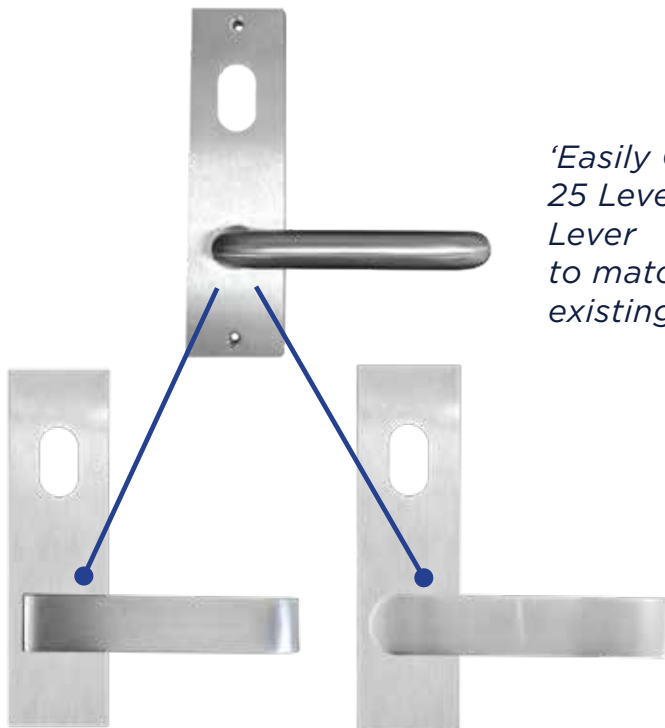

Art. **590ML-28HKB**

NEW

INTERCHANGEABLE LEVER HANDLES

'Works with All
LOCKTON
60mm Plate Furniture'

NEW
32 LEVER
(Interchangeable option)

NEW
30 LEVER
(Interchangeable option)

25 LEVER
(Fitted standard)

Stock Spare Handles

- Complete Jobs on the spot
- No need to special order
- Save both Time & Cost

Replacement LEVER (30 SERIES) -Suits LOCKTON Wide Plate Furniture

PRODUCT DESCRIPTION

Art. 30LEVER-SCP Series Lever Only - is a replacement lever for the LOCKTON range or Square & Round End furniture that suit our 60mm Mortice lock (ML60)
This allows you to match existing lever designs without the need to stock the entire range of mortice furniture with different handle types. This will minimize your stock holdings and save you money.
Simply replace the existing "25" Lever with the "30" Series Lever.

PRODUCT SPECIFICATIONS

Material: Solid Brass

Art ID: 30LEVER-SCP

'Easily Change your standard 25 Lever handle to a 30 or 32 Lever to match your customers existing furniture'

'Simply remove the Circlip & Handing Plate to swap the handle'

Replacement LEVER (32 SERIES) -Suits LOCKTON Wide Plate Furniture

PRODUCT DESCRIPTION

Art. 32LEVER-SCP 30 Series Lever Only - is a replacement lever for the LOCKTON range or Square & Round End furniture that suit our 60mm Mortice lock (ML60) This allows you to match existing lever designs without the need to stock the entire range of mortice furniture with different handle types. This will minimize your stock holdings and save you money. Simply replace the existing "25" Lever with the "32" Series Lever.